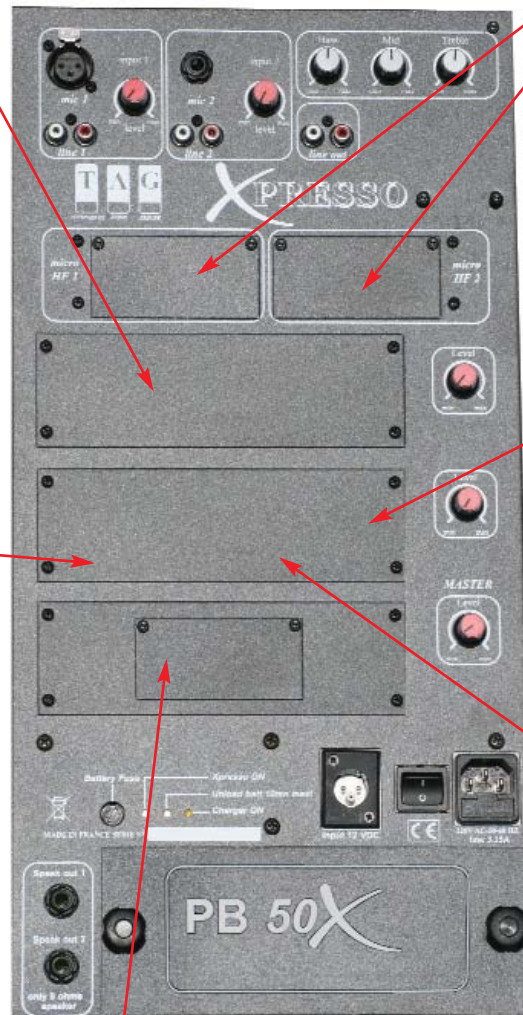

- ✓ 1 or 2 wireless receivers
- ✓ 16 frequencies
- ✓ Volume control

**Option Talk Over: wirel. system + player**

1 slot for Record/Tape player

**Option K7-EX-ED950**

- ✓ Tape counter index
- ✓ Volume + Pitch control
- ✓ Auto reverse

1 slot for Additional Amplifier

**Option PU-20**

- ✓ Option additional amplifier
- ✓ Level control for cabinet sub bass

1 slot for wireless transmitter

**Option Transmitter Module RP-6016M**

- ✓ 1 wireless transmitter 16 F
- ✓ Gain control for audio adjustment
- ✓ High / low output power selection 35 or 50 mW